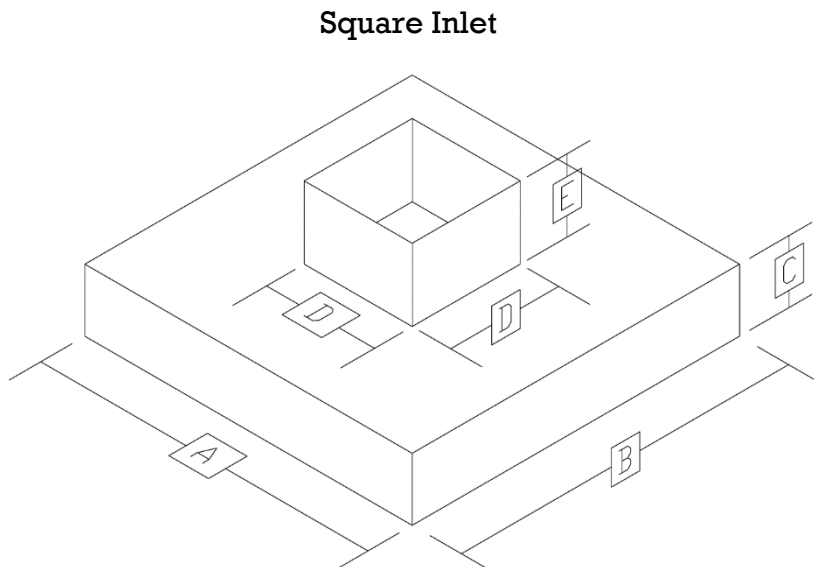

GAYLORD BOX COVERS - SQUARE

Please Specify Dimensions:

A:	
B:	
C:	
D:	
E:	

Product	
Temp	
Breathable (Y/N)	

Inlet Style (Pick One)

Square	
Round	

Skirt Style (Pick One)

Elastic	
Lock Ball	
Draw String	

Options

Food Grade	
View Window	

GAYLORD BOX COVERS - OCTAGON

Please Specify Dimensions:

A:	
B:	
C:	
D:	
E:	
F:	
G:	
H:	

Product	
Temp	
Breathable (Y/N)	

Inlet Style (Pick One)

Square	
Round	

Skirt Style (Pick One)

Elastic	
Lock Ball	
Draw String	

Options

Food Grade	
View Window	