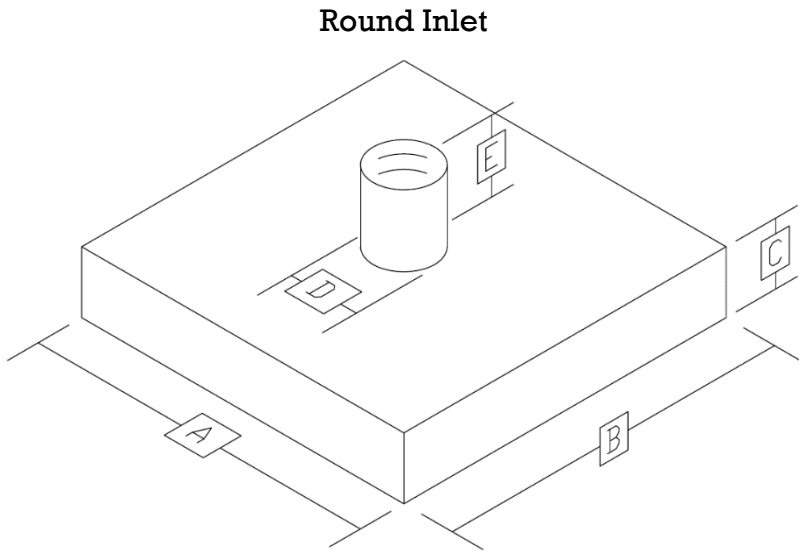

GAYLORD BOX COVERS - SQUARE

Please Specify Dimensions:

A:	
B:	
C:	
D:	
E:	

Product	
Temp	
Breathable (Y/N)	

Inlet Style (Pick One)

Square	
Round	

Skirt Style (Pick One)

Elastic	
Lock Ball	
Draw String	

Options

Food Grade	
View Window	

GAYLORD BOX COVERS - OCTAGON

Please Specify Dimensions:

A:	
B:	
C:	
D:	
E:	
F:	
G:	
H:	

Product	
Temp	
Breathable (Y/N)	

Inlet Style (Pick One)

Square	
Round	

Skirt Style (Pick One)

Elastic	
Lock Ball	
Draw String	

Options

Food Grade	
View Window	