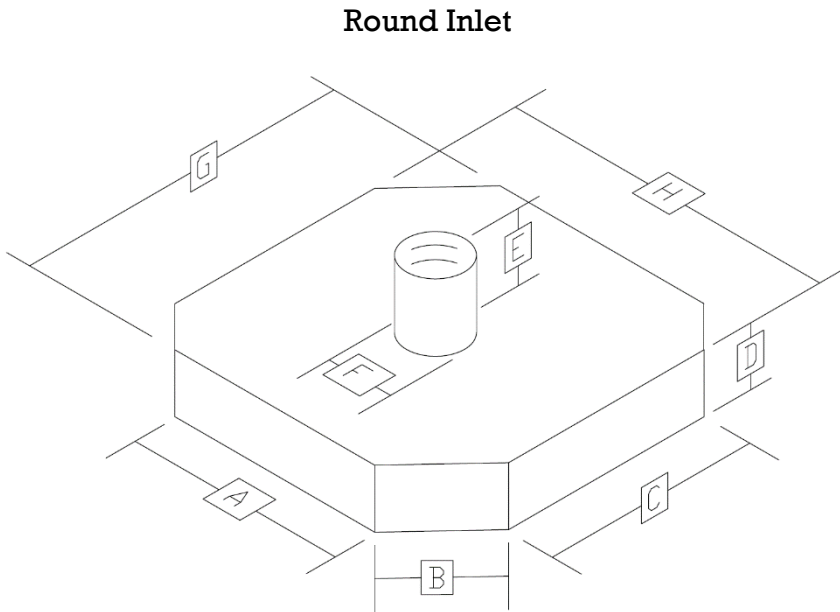

GAYLORD BOX COVERS - SQUARE

Please Specify Dimensions:

A:	
B:	
C:	
D:	
E:	

Product	
Temp	
Breathable (Y/N)	

Inlet Style (Pick One)

Square	
Round	

Skirt Style (Pick One)

Elastic	
Lock Ball	
Draw String	

Options

Food Grade	
View Window	

GAYLORD BOX COVERS - OCTAGON

Please Specify Dimensions:

A:	
B:	
C:	
D:	
E:	
F:	
G:	
H:	

Product	
Temp	
Breathable (Y/N)	

Inlet Style (Pick One)

Square	
Round	

Skirt Style (Pick One)

Elastic	
Lock Ball	
Draw String	

Options

Food Grade	
View Window	