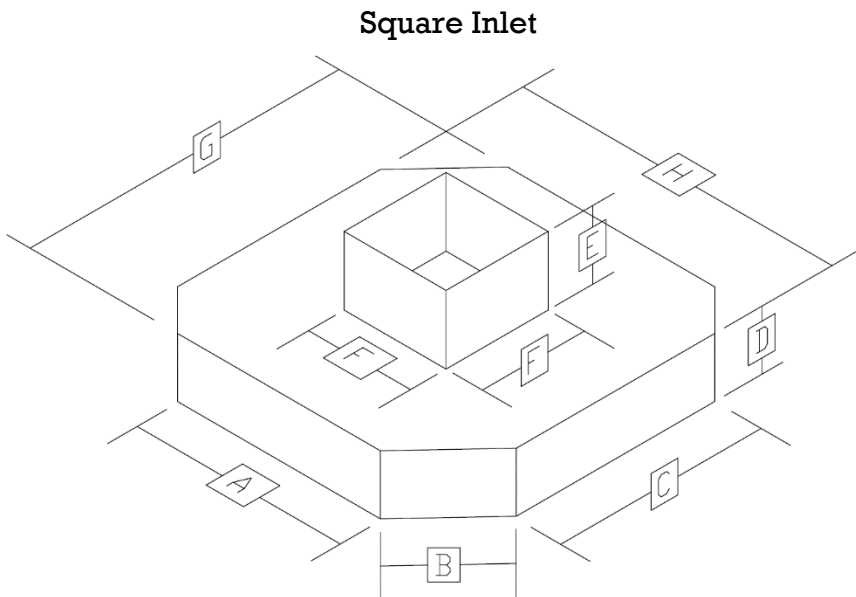

GAYLORD BOX COVERS - SQUARE

Please Specify Dimensions:

A:	
B:	
C:	
D:	
E:	

Product	
Temp	
Breathable (Y/N)	

Inlet Style (Pick One)

Square	
Round	

Skirt Style (Pick One)

Elastic	
Lock Ball	
Draw String	

Options

Food Grade	
View Window	

GAYLORD BOX COVERS - OCTAGON

Please Specify Dimensions:

A:	
B:	
C:	
D:	
E:	
F:	
G:	
H:	

Product	
Temp	
Breathable (Y/N)	

Inlet Style (Pick One)

Square	
Round	

Skirt Style (Pick One)

Elastic	
Lock Ball	
Draw String	

Options

Food Grade	
View Window	