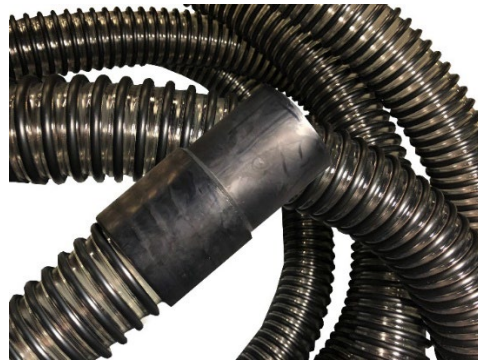

## Series 4000 Static Dissipative Hose

The Series 4000 Static Dissipative Hose features a seven-strand copper ground wire embedded in a specially formulated clear static dissipative thermoplastic polyurethane alloy and is reinforced with a rigid black external ABS helix. The static dissipative thermoplastic polyurethane alloy uses an inherently dissipative polymer (IDP) system to provide clean, permanent ESD protection. Highly flexible and abrasion-resistant, this hose has a smooth interior and is available in a variety of inside diameters and lengths to provide you with a custom fit for your application.

- PVC Swivel Cuffs – Static Conductive
- 1-1/2" or 2" I.D. – Length up to 50'
- Negative vacuum to -29" Hg
- Temperature range -40°F to 200°F.
- Polyurethane construction
- Manufactured with FDA acceptable materials
- Wall Thickness = .040"
- Smooth interior assures minimal friction loss, efficient air flow & elimination of material build-up