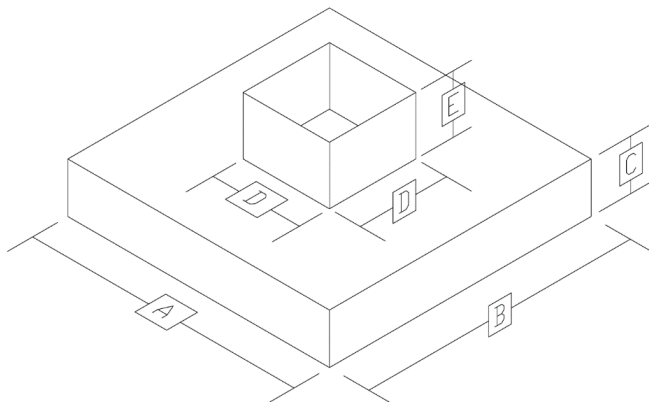

GAYLORD BOX COVERS - SQUARE

Round Inlet

Square Inlet

Please Specify Dimensions:

A:	
B:	
C:	
D:	
E:	

Product	
Temp	
Breathable (Y/N)	

Inlet Style (Pick One)

Square	
Round	

Skirt Style (Pick One)

Elastic	
Lock Ball	
Draw String	

Options

Food Grade	
View Window	

GAYLORD BOX COVERS - OCTAGON

Round Inlet

Square Inlet

Please Specify Dimensions:

A:	
B:	
C:	
D:	
E:	
F:	
G:	
H:	

Product	
Temp	
Breathable (Y/N)	

Inlet Style (Pick One)

Square	
Round	

Skirt Style (Pick One)

Elastic	
Lock Ball	
Draw String	

Options

Food Grade	
View Window	