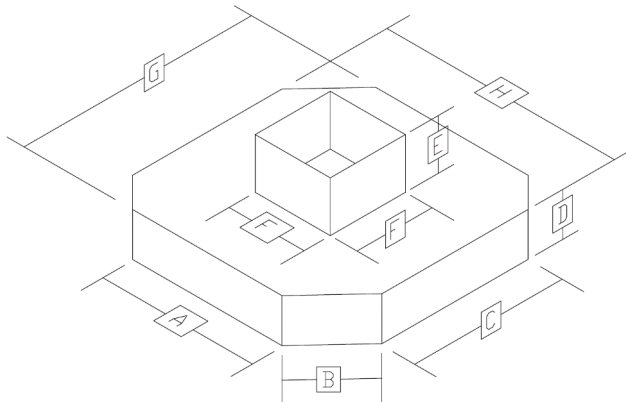

GAYLORD BOX COVERS - SQUARE

Round Inlet

Square Inlet

Please Specify Dimensions:

A:	
B:	
C:	
D:	
E:	

Product	
Temp	
Breathable (Y/N)	

Inlet Style (Pick One)

Square	
Round	

Skirt Style (Pick One)

Elastic	
Lock Ball	
Draw String	

Options

Food Grade	
View Window	

GAYLORD BOX COVERS - OCTAGON

Round Inlet

Square Inlet

Please Specify Dimensions:

A:	
B:	
C:	
D:	
E:	
F:	
G:	
H:	

Product	
Temp	
Breathable (Y/N)	

Inlet Style (Pick One)

Square	
Round	

Skirt Style (Pick One)

Elastic	
Lock Ball	
Draw String	

Options

Food Grade	
View Window	