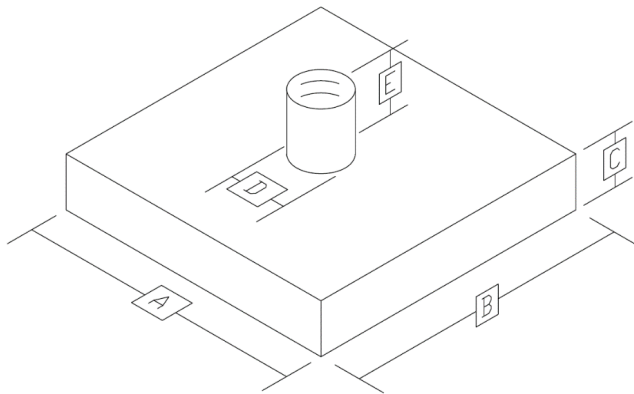

GAYLORD BOX COVERS - SQUARE

Round Inlet

Square Inlet

Please Specify Dimensions:

A:	
B:	
C:	
D:	
E:	

Product	
Temp	
Breathable (Y/N)	

Inlet Style (Pick One)

Square	
Round	

Skirt Style (Pick One)

Elastic	
Lock Ball	
Draw String	

Options

Food Grade	
View Window	

GAYLORD BOX COVERS - OCTAGON

Round Inlet

Square Inlet

Please Specify Dimensions:

A:	
B:	
C:	
D:	
E:	
F:	
G:	
H:	

Product	
Temp	
Breathable (Y/N)	

Inlet Style (Pick One)

Square	
Round	

Skirt Style (Pick One)

Elastic	
Lock Ball	
Draw String	

Options

Food Grade	
View Window	