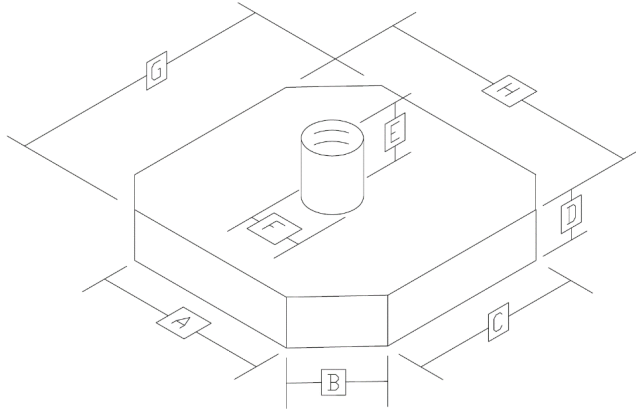

GAYLORD BOX COVERS - SQUARE

Round Inlet

Square Inlet

Please Specify Dimensions:

A:	
B:	
C:	
D:	
E:	

Product	
Temp	
Breathable (Y/N)	

Inlet Style (Pick One)

Square	
Round	

Skirt Style (Pick One)

Elastic	
Lock Ball	
Draw String	

Options

Food Grade	
View Window	

GAYLORD BOX COVERS - OCTAGON

Round Inlet

Square Inlet

Please Specify Dimensions:

A:	
B:	
C:	
D:	
E:	
F:	
G:	
H:	

Product	
Temp	
Breathable (Y/N)	

Inlet Style (Pick One)

Square	
Round	

Skirt Style (Pick One)

Elastic	
Lock Ball	
Draw String	

Options

Food Grade	
View Window	